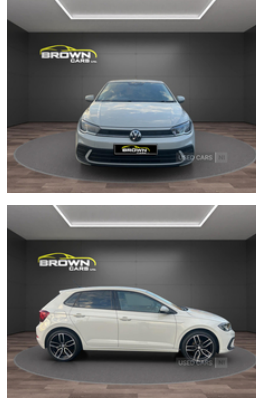

Volkswagen Polo 1.0 TSI Life 5dr | Feb 2023

*** FINANCE AVAILABLE ***

£13,995

FINANCE AVAILABLE *

- 2023 Volkswagen Polo 1.0 TSI LIFE 5DR
- Grey With Cloth Interior
- 61,000 Miles
- Touch Screen Media System
- Multifunctional Steering Wheel
- DAB Radio
- Air Con
- Bluetooth
- LED daytime running lights
- Front fog lights
- Cruise control
- Electric front windows
- Electric rear windows
- Electrically adjustable and heated door mirrors
- Front armrest
- DAB Digital radio
- USB connection
- Front & Rear Parking sensors
- Body colour bumpers
- Remote central locking
- .
- .
- New Alloys Optional Extra
- .
- .

Miles:	61000
Fuel Type:	Petrol
Transmission:	Manual
Colour:	Grey
Engine Size:	999
Tax Band:	Petrol/Diesel (£190 p/a)
Body Style:	Hatchback
Insurance group:	9E
Reg:	SB72FUW

Technical Specs

DIMENSIONS	
Length:	4074mm
Width:	1751mm
Height:	1451mm
Seats:	5
Luggage Capacity (Seats Up):	351L
Gross Weight:	1620KG
Max. Loading Weight:	527KG
PERFORMANCE & ECONOMY	
Fuel Consum. (Combined):	54.3MPG
Fuel Tank Capacity:	40L
Number Of Gears:	5 SPEED
Top Speed:	116MPH
Acceleration 0-100 km/h:	10.8s
Engine Power BHP:	93.9BHP