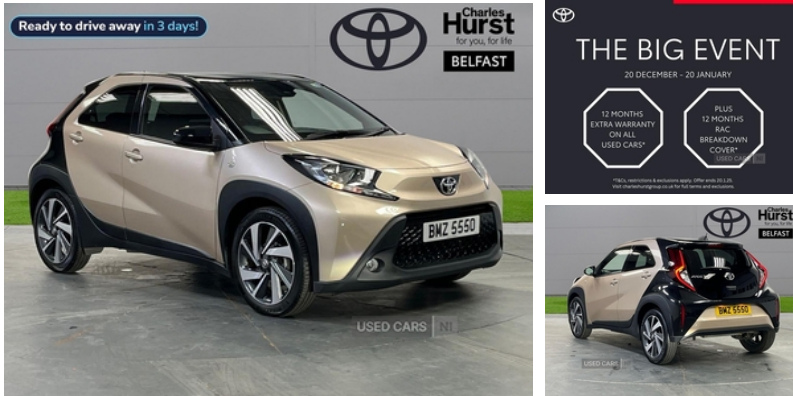

Toyota Aygo X 1.0 Vvt-I Edge 5Dr | Jul 2023
10 YEAR WARRANTY

£13,785

This dynamic and fun to drive Aygo X is perfect for both City and country driving. The style will have you standing out on the roads and you will fall in love with driving again in the superb car

Miles:	6397
Fuel Type:	Petrol
Transmission:	Manual
Colour:	Beige
Engine Size:	998
Tax Band:	Petrol/Diesel (£190 p/a)
Body Style:	Hatchback
Insurance group:	6A
Reg:	BMZ5550

Technical Specs

DIMENSIONS	
Length:	3700mm
Width:	1740mm
Height:	1525mm
Seats:	4
Luggage Capacity (Seats Up):	226L
Gross Weight:	1360KG
Max. Loading Weight:	415KG
PERFORMANCE & ECONOMY	
Fuel Consum. (Combined):	58.9MPG
Fuel Tank Capacity:	35L
Number Of Gears:	5 SPEED
Top Speed:	98MPH
Acceleration 0-100 km/h:	14.9s
Engine Power BHP:	71.1BHP