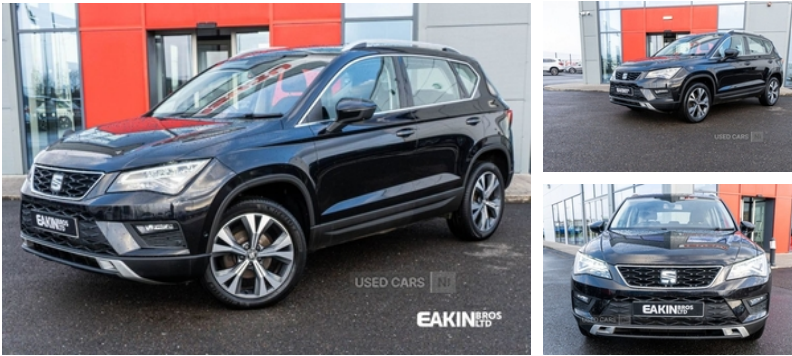

Seat Ateca 1.6 TDI SE Technology [EZ] 5dr | Aug 2020

£15,950

Miles:	52556
Fuel Type:	Diesel
Transmission:	Manual
Colour:	Black
Engine Size:	1598
Tax Band:	Petrol/Diesel (£190 p/a)
Body Style:	Sport utility vehicle
Insurance group:	12E
Reg:	KY20EXF