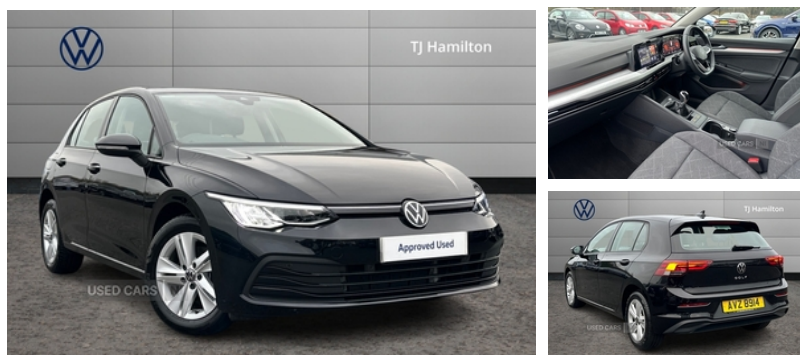

Volkswagen Golf 1.0 TSI Life 5dr | Oct 2023

£19,495

Exterior Features, Front and rear electric windows, Heat insulating glass windscreen, Heated rear windscreen, Rain sensor, Rear windscreen washer and wiper with interval delay, Body colour bumpers, Body colour door handles, Body colour rear roof spoiler, Rear side wing doors, Automatic headlamp activation with Coming home and Leaving home feature, Automatic headlights, High level 3rd brake light, Highway light, LED License plate illumination, Rear fog light on one side and reversing lights on both sides, Rear lights incorporating LED technology, Welcome light, Safety, ABS, Electronic parking brake with auto hold, ESC (Electronic Stability Control), Front disc brakes, Rear disc brakes, Adaptive cruise control (ACC) with speed limiter and front assist (reacting to vehicles pedestrians and cyclists), Driver alert system, Dynamic road sign display, Lane assist, Multifunction camera for distance control, Power assisted speed sensitive steering, Auto dimming rear view mirror, Body colour door mirrors with integrated indicators, Electrically heated and adjustable door mirrors with memory feature, 3 point height adj front seatbelts + pretensioners, 3 rear three point seatbelts, Child locks on rear doors, Driver and front passenger airbag with front passenger airbag deactivation, Drivers and front passengers safety optimised head restraints, Extended pedestrian protection measures, Front centre airbag, Front side airbags with curtain airbags, Two tone horn, Tyre pressure monitoring system, Audio / Communications, Car2X communication, Mobile phone interface with wireless inductive charging function, USB-C ports in the front and rear centre console with increased charging performance, Wireless app connect, Premium USB cable in choice of either Apple or Android

Miles:	6046
Fuel Type:	Petrol
Transmission:	Manual
Colour:	Black
Engine Size:	999
Tax Band:	Petrol/Diesel (£190 p/a)
Body Style:	Hatchback
Insurance group:	14E
Reg:	AVZ8914

Technical Specs

DIMENSIONS	
Length:	4284mm
Width:	1789mm
Height:	1480mm
Seats:	5
Luggage Capacity (Seats Up):	381L
Gross Weight:	1770KG
Max. Loading Weight:	588KG

PERFORMANCE & ECONOMY	
Fuel Consum. (Combined):	52.3MPG
Fuel Tank Capacity:	45L
Number Of Gears:	6 SPEED
Top Speed:	126MPH
Acceleration 0-100 km/h:	10.2s
Engine Power BHP:	108.6BHP