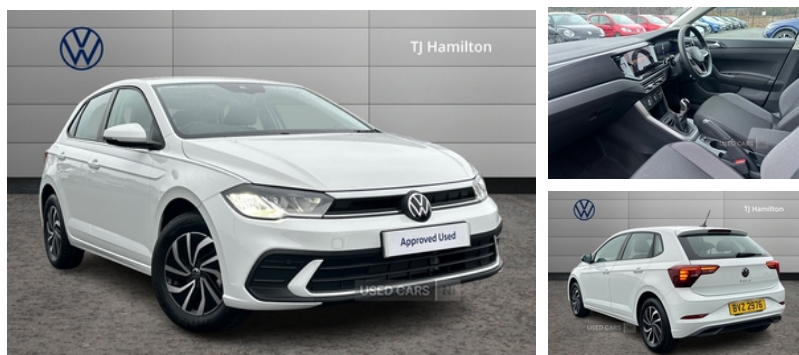

Volkswagen Polo 1.0 TSI Life 5dr | Apr 2024

£18,995

Exterior Features, Electric front windows, Heat insulating and laminated safety glass windshield, Heat insulating darkened glass in side and rear windows, Heat insulating glass windscreen, Rain sensor, Rear electric windows, Rear windscreen washer and wiper with interval delay, Front wheel drive, Rear shock absorption, Body colour bumpers with chrome inserts, Body colour door handles, Engine badge deletion, Rear side wing doors, Automatic headlight control with LED separate daytime running lights with coming/leaving home function, Headlight range adjustment, LED Headlights, LED rear combination lamps, Rear fog light, Third brake light, Safety, ABS, ESC (Electronic stability control) + EDL (Electronic Differential lock) and ASR (Traction control), Front assist with autonomous emergency braking (for Adaptive Cruise Control ACC up to 130 mph), Front disc brakes, Hill hold control, Rear drum brakes, Adaptive cruise control without follow-to-stop and speed limiter, Advanced driver attention and drowsiness monitor, Dynamic road sign display, Power assisted speed sensitive steering, Automatic dimming interior rear view mirror, Body colour door mirrors, Power folding adjustable/heated exterior mirrors and front passenger exterior mirror lowering function, 3 point height adj front seatbelts + pretensioners, 3x3 point rear seatbelts, Driver and front passenger airbag with front passenger airbag deactivation, Drivers and front passengers safety optimised head restraints, Extended and predictive pedestrian/ cyclist protection, Front curtain and side airbags with center airbag, Manual child lock in rear doors, Single tone horn, Tyre pressure loss indicator, Audio / Communications, Bluetooth mobile phone interface, Preparation for We connect and We connect plus, Wireless app connect, DAB