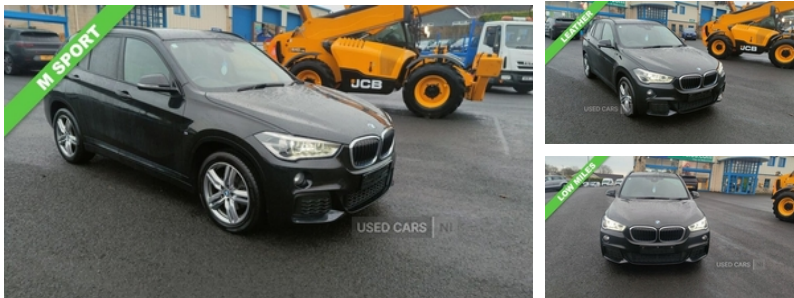

BMW X1 sDrive 18d M Sport 5dr Step Auto | 2019

£18,650

Immaculate car inside and out benefitting with full black Dakota leather trim, heated front seats, sat nav, dab radio, electric boot release, mettalic paint, spare key, comes fully serviced and valeted and 6 months warranty

Miles:	41000
Fuel Type:	PETROL
Transmission:	Automatic
Colour:	Black
Engine Size:	1499
Tax Band:	Petrol/Diesel (£190 p/a)
Body Style:	Sport utility vehicle
Insurance group:	24E
Reg:	W3LAA

Technical Specs

DIMENSIONS	
Length:	4447mm
Width:	1821mm
Height:	1598mm
Seats:	5
Luggage Capacity (Seats Up):	505L
Gross Weight:	2125KG
Max. Loading Weight:	585KG
PERFORMANCE & ECONOMY	
Fuel Consum. (Urban Cold):	57.6MPG
Fuel Consum. (Extra Urban):	70.6MPG
Fuel Consum. (Combined):	64.2MPG
Fuel Tank Capacity:	51L
Number Of Gears:	8 SPEED
Top Speed:	127MPH
Acceleration 0-100 km/h:	9.4s
Engine Power BHP:	147.5BHP