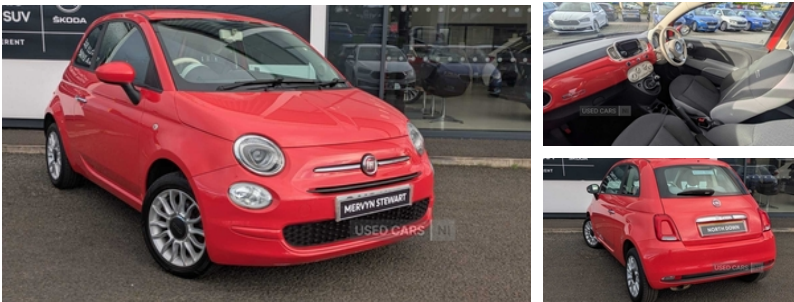

Fiat 500 1.2 Pop Star 3dr | Mar 2016
LOW INSURANCE - GREAT 1ST TIME DRIVER CAR

£5,395

Vehicle Features

1 passenger grab handle, 3x3 point rear seatbelts, 6 speakers, ABS/EBD, Air conditioning, Automatic door locking, Auxilliary 12V power socket, Body colour bumpers, Chrome door handles, Cloth upholstery, Driver's seat memory, Driver and passenger airbags, Drivers knee airbag, Dualdrive PAS, Electric adjustable heated door mirrors, Electric front windows, ESP + ASR/MSR + HBA + Hill holder, External temperature gauge, Front headrests, Front passenger seat memory, Heated rear windows with wash wipe, Heat insulated glass, Height adjustable steering wheel, Immobiliser, Isofix child seat preparation, LED daytime running lights, Locking fuel filler cap, Radio, Remote central locking, Side airbags, Space saver spare wheel, Split folding rear seat with headrests, Trip computer, Tyre pressure monitoring system, USB/aux input socket, Window airbags

Miles:	59240
Fuel Type:	PETROL
Transmission:	Manual
Colour:	Pink
Engine Size:	1242
CO2 Emission:	110
Tax Band:	B (£20 p/a)
Body Style:	Hatchback
Insurance group:	8U
Reg:	SA16UYB

Technical Specs

DIMENSIONS

Length:	3571mm
Width:	1627mm
Height:	1488mm
Seats:	4
Luggage Capacity (Seats Up):	185L
Gross Weight:	1345KG
Max. Loading Weight:	480KG

PERFORMANCE & ECONOMY

Fuel Consum. (Urban Cold):	51.4MPG
Fuel Consum. (Extra Urban):	65.7MPG
Fuel Consum. (Combined):	60.1MPG
Fuel Tank Capacity:	35L
Number Of Gears:	5 SPEED
Top Speed:	99MPH
Acceleration 0-100 km/h:	12.9s
Engine Power BHP:	68.4BHP