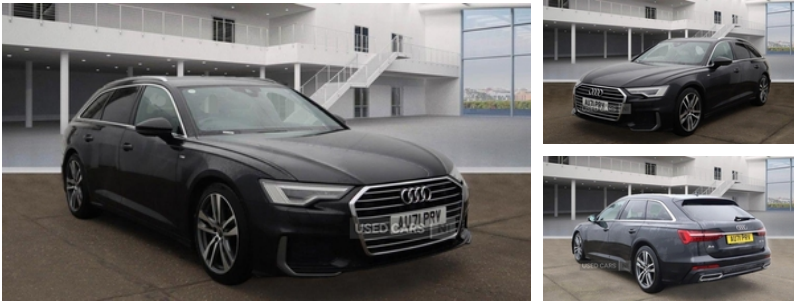

Audi A6 40 TDI S Line 5dr S Tronic | Sep 2021
SAT NAV

£29,950

19in Alloy Wheels - 5 Twin Spoke Design in Contrast Grey - Partly Polished, 4-Way Electric Lumbar Support, AMI - Audi Music Interface, Airbags - Driver, Airbags - Front Passenger, Aluminium Roof Rails, Anti Theft Locking Wheel Bolts and Wheel Loosening Detection, Anti-Theft Alarm with Tow-Away Protection, Audi Connect - 3 Year Subscription, Audi Connect Safety and Service - e-call, Audi Drive Select, Audi Pre-Sense Front, Audi Smartphone Interface, Auto Dimming and Frameless Rear View Mirror, Bluetooth Interface, Body Coloured Door Mirrors, Cloth Headlining in Black, Colour Drivers Information System with 7in High-Resolution TFT Screen, Cruise Control System with Speed Limiter, DAB Digital Radio, Deluxe 2-Zone Electronic Climate Control, Door Mirrors - Electrically Adjustable - Heated and Folding with Memory Function and Integrated LED Indicator, ESC - Electronic Stabilisation Control inc ABS - ASR and EDL, Electric Windows - Front and Rear, Electrically Adjustable Front Seats with Memory Function for Drivers Side, Electromechanical Parking Brake, Extended Pedestrian Protection Measures, First Aid Kit and Warning Triangle, Front Centre Armrest, Front Sports Seats, Front and Rear Side Airbags with Head Airbag System, Gear Knob - Leather, Headlight Washers, Heated Front Seats, ISOFIX Child Seat Mounting and Top Tether - Front Passenger Airbag Deactivation, Illuminated Door Sill Trims with S Logo, Illuminated Sun Visors with Vanity Mirrors, Inlays - Matt Brushed Aluminium, Keyless Go, LED Interior Ambient Lighting Pack, Lane Departure Warning, Leatherette Upper Instrument Panel and Door Shoulders, Light and Rain Sensor, Luggage Compartment Floor, Luggage Compartment System, MMI Navigation with MMI Touch, Matrix LED Headlights with Signature Front Daytime Running Light, Non-Smoking Package, Parking System Plus - Front and Rear Sensors, Pedals and Footrest - Stainless Steel, Power Operated Tailgate, Privacy Glass, Progressive Steering, Radiator Grille in Titanium Black Matt - Single Frame in Chrome