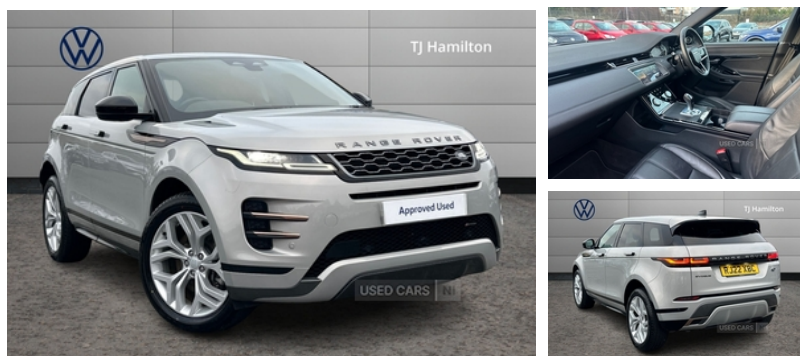

Land Rover Range Rover Evoque 2.0 D200 R-Dynamic SE 5dr Auto | Jun 2022

£29,950

Miles:	30875
Fuel Type:	DIESEL/MHEV
Transmission:	Automatic
Colour:	Silver
Engine Size:	1998
Tax Band:	Petrol/Diesel (£190 p/a)
Body Style:	Sport utility vehicle
Insurance group:	31E
Reg:	RJ22XBC

Vehicle Features

3 rear 3 point seatbelts, 12-Way Heated Electric Driver Memory Seats with 2-Way Manual Headrests, 20in Alloy Wheels - 5 Split-Spoke - Style 5079 - Gloss Sparkle Silver, 40-20-40 Folding Rear Seats, 40:20:40 split folding rear seats with centre headrest and armrest, Adaptive cruise control, Airbags - Front - Driver and Front Passenger, Alarm, All Season Tyres, All terrain progress control, Ambient interior lighting, Android Auto, Animated Directional Indicators, Anti-lock braking system (ABS), Anti-lock Braking System - Anti Lock Braking System, Apple car play, Apple CarPlay, Approach Lights, ATPC - All Terrain Progress Control, auto-dimming, Auto-Dimming Interior Rear View Mirror, Auto headlights, Automatic headlight levelling, Automatic Headlights, Blind spot assist, Bluetooth connectivity, Body Coloured Roof, Brake Pad Wear Indicator, Brake pad wear indicator warning light, Bright metal pedals, Cabin Lighting, Carpet Mats, Chrome Treadplates, Clear exit monitor, connected navigation pro, Cruise Control and Speed Limiter, Customer configurable autolock, DAB - Digital Audio Broadcast, Digital Audio Broadcast radio-DAB, Driver condition monitor, DSC - Dynamic Stability Control, EBA - Emergency Brake Assist, EBD - Electronic Brake-Force Distribution, eCall emergency system, Efficient Driveline, Electric Parking Brake, Electric Windows with One-Touch Open-Close and Anti-Trap, Electric windows with one touch open/close and anti trap, Electronic brake force distribution, Electronic parking brake, Electronic power assisted steering (EPAS), Electronic traction control, Emergency braking,