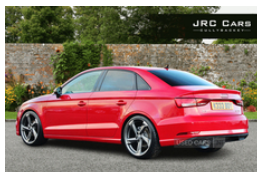

Audi A3 30 TDI 116 Sport 4dr | Nov 2018

****BLACK EDITION STYLING | PRIVACY GLASS | FULL LEATHER****

£11,950

2018 Audi A3 1.6 TDI 116 Sport, Red, 5 Door, Manual, Diesel, Saloon

84,000 miles with service history

S Line Black Edition Styling

Privacy Glass

Full Leather Interior

Cruise Control

Parking Sensors

DAB Radio

Bluetooth Handsfree

Fitted with alloy wheels and tyres - optional extra £850

Vehicle Features

2 USB interfaces and Aux-In jack, 3 adjustable rear headrests, 3 point seatbelts on all seats, 4 lashing points to secure luggage,

Miles:	84000
Fuel Type:	Diesel
Transmission:	Manual
Colour:	Red
Engine Size:	1598
CO2 Emission:	115
Tax Band:	Petrol/Diesel (£190 p/a)
Body Style:	Saloon
Insurance group:	18E
Reg:	K333BDY