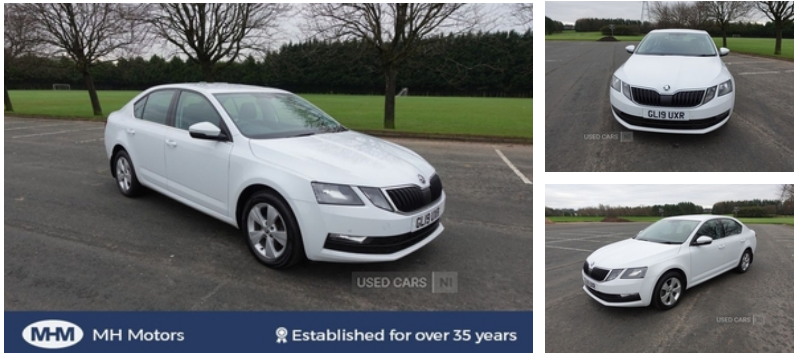

670 Antrim Road Newtownabbey, Newtownabbey, BT36 4RG
028 9083 6946 | 07817595531

Skoda Octavia 1.6 TDI SE Technology 5dr DSG | 2019

£9,495

**GREAT MPG / JUST SERVICED / SAT NAV / FINANCE
AVAILABLE**

MH MOTORS presents this impressive SKODA Octavia 1.6 TDI SCR SE Technology - 5 Door Hatch, Automatic, Diesel, 2019, 93,663 miles, White in colour, MOT-04-2025, 2 Previous Owners, Insurance Group: 12 This spacious hatch comes MOT'd until April 2025. It has factory alloys, power steering, electric windows and mirrors, remote central locking, air conditioning, dual climate control, sat nav, cruise control, rear head rests, front fog lights, central arm rest, remote radio controls, immaculate colour coded bodywork in White and pristine interior with a leather steering wheel. Lovely example inside and out, service history, 2 owners, just been serviced & Great mpg, excellent driver, will not disappoint. Priced to sell at £9,495. Finance is available at MH Motors. Tel. 02890836946 or 07817595531. MH Motors has been established for over 35 years and is located in the industrial area of Mallusk Newtownabbey, only 7 miles from Belfast just off the main M2 Motorway. We have over 120 vehicles in stock offering a wide selection of vehicles, seldom will you find a more varied selection under one roof. Our flood lit forecourt and indoor inspection bay allow all weather viewing during the winter months. Finance options available in house. Please enquire before going to third party online finance brokers

Miles:	93663
Fuel Type:	DIESEL
Transmission:	Automatic
Colour:	White
Engine Size:	1598
CO2 Emission:	103
Tax Band:	Petrol/Diesel (£190 p/a)
Body Style:	Saloon
Insurance group:	12E
Reg:	GL19UXR

Technical Specs