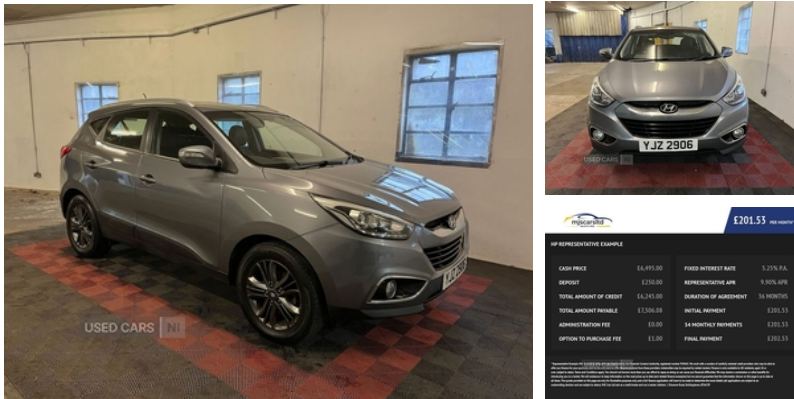

## Hyundai ix35 1.7 CRDi SE 5dr 2WD | Aug 2015

# £6,495

<b>Miles:</b>	70843
<b>Fuel Type:</b>	DIESEL
<b>Transmission:</b>	Manual
<b>Colour:</b>	Grey
<b>Engine Size:</b>	1685
<b>CO2 Emission:</b>	139
<b>Tax Band:</b>	E (£190 p/a)
<b>Body Style:</b>	Sport utility vehicle
<b>Insurance group:</b>	16E
<b>Reg:</b>	YFZ2906

### Technical Specs

DIMENSIONS	
<b>Length:</b>	4410mm
<b>Width:</b>	1820mm
<b>Height:</b>	1665mm
<b>Seats:</b>	5
<b>Luggage Capacity (Seats Up):</b>	591L
<b>Gross Weight:</b>	1940KG
<b>Max. Loading Weight:</b>	403KG