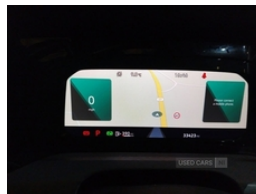

£19,750

19" ALLOYS OPTIONAL EXTRA - VIRTUAL DASH

REFLEX SILVER - 33257 MILES - AUTOMATIC - UPGRADED 19" ALLOYS £699 OPTIONAL EXTRA - WIRELESS MOBILE PHONE CHARGE - VIRTUAL DASH - PARK ASSIST FRONT & REAR SENSORS, CRUISE CONTROL/SPEED LIMITER, DAB RADIO, BLUETOOTH TECHNOLOGY, KEYLESS GO, VW APP CONNECT, STEERING WHEEL MOUNTED CONTROLS, AND LOADS MORE

Vehicle Features

3 point height adj front seatbelts + pretensioners, 3 rear head

Miles:	33257
Fuel Type:	DIESEL
Transmission:	Automatic
Colour:	Silver
Engine Size:	1968
Tax Band:	Petrol/Diesel (£190 p/a)
Body Style:	Hatchback
Insurance group:	17E
Reg:	GD72LDV