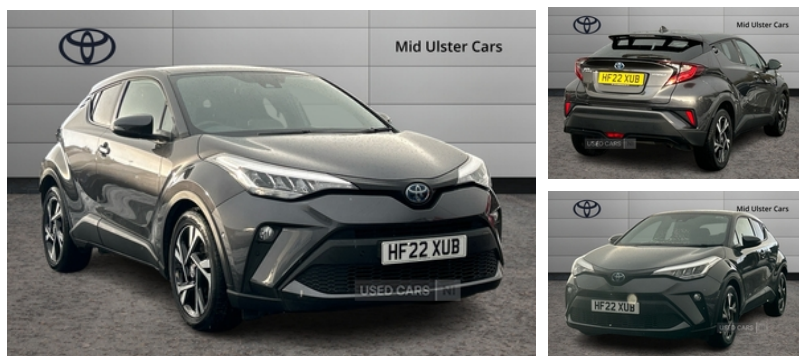

Toyota C-HR 1.8 Hybrid Design 5dr CVT | Mar 2022

£18,495

Miles:	52617
Fuel Type:	PETROL/ELECTRIC
Transmission:	CVT
Colour:	Grey
Engine Size:	1798
Body Style:	Sport utility vehicle
Insurance group:	15E
Reg:	HF22XUB

Vehicle Features

3 rear headrests, 3 seat bench in 2nd row, 3 spoke leather steering wheel, 3-Spoke Nappa Leather Steering Wheel, 3x3 point rear seatbelts, 4.2" coloured TFT screen for multi-information display, 4.2in Colour TFT Screen for Multi-Information Display, 6 speakers, 12v power outlet - front, 16 Disk front wheel brake, 18in Alloy Wheels - 5 Double Spoke - Black Machined-Faced, 60/40 split folding rear seat, ABS+EBD+Brake assist, Acoustic vehicle alert system (AVAS), Acoustic Vehicle Alert System - AVAS, Adaptive cruise control, Adjustable rear headrests, Adjustable Speed Limiter - ASL, Adjustable Speed Limiter -ASL- Switch on Steering Wheel, Adjustable speed limiter switch on steering wheel, AM-FM Radio, AM/FM radio, Anti-jam protection on power windows, Anti-lock Braking System - Anti Lock Braking System, Assist grips front and centre pillar, Audio and telephone switches on steering wheel, Auto dimming rear view mirror, Auto Headlights, Auto high beam, Automatically retractable door mirrors, Automatic Headlight Cut-Off, Automatic headlights, Automatic headlights cut-off, Automatic High Beam, Auto up and down function on all power windows, Auto Up and Down Function on Power Windows, Auto wipers, Black and Body-Coloured Rear Bumper, Black and body coloured rear bumper, Black Centre Console, Black front door assist grips, Black lower dashboard, Black Lower Driver Dashboard, Black upper dashboard, Black upper front grille, Blue ambient lighting on front cup holders, Blue ambient lighting on front doors, Bluetooth connectivity, Body-Coloured Front