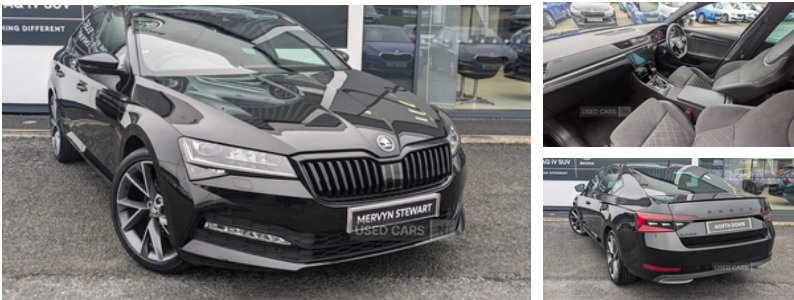

Skoda Superb 2.0 TSI 190 Sport Line Plus 5dr DSG | Sep 2023

£26,595

SPORT LINE +, POWER TAILGATE, SAT NAV , SMARTLINK

Vehicle Features

2 USB ports, 3 rear seatbelts, 3 seat bench in 2nd row, 3rd brake light, 7 airbags - Front, 12v power point in centre console, Aero front windscreen wipers with intermittent function, Alarm with interior monitoring tilt sensor and back up horn, ASR, Auto dimming rear view mirror, Black rear badge, Black roof headlining, Black textile floor mats, Bluetooth system, Body colour door handles, Bolero radio with 8" touchscreen display, Carbon optic interior elements, CareConnect and Emergency Call, CBC, Columbus HDD satellite 3D map navigation with 9.2" colour touch screen, Cornering front fog lights, curtain, DAB Digital radio, driver's knee airbag with front passenger deactivation switch, Driver and passenger seatbelts with warning light, Driver fatigue sensor, DSR, dynamic indicators and lighting animation, EBV, EDS, Electrically adjustable heated and folding door mirrors with memory function, Electric auxiliary air heater, Electronic engine immobiliser, Electronic parking brake, ESC including ABS, Front and rear electric windows, Front and rear footwell illumination, Front armrest with storage box, Front assist with pedestrian protection, front side, Full matrix LED headlights with AFS LED DRL integrated with headlight washer LED rear lights(High function), Gloss black exterior door mirrors with sports styling including front grill, Gloss black grille surround with gloss black rib elements, Gloss black rear spoiler, Gloss black strip between rear lights, HBA, Height adjustable front and rear head restraints, Hill start assist, Ice scraper, Illuminated and cooled glovebox, integrated Wi-Fi, Interior lights with control switches, Isofix child seat fittings on outer rear seats, Keyless entry and start/stop, LED front and rear reading lights, LED package plus - Superb, Light assistant (coming/leaving home/tunnel light), Microsuede/leather upholstery with silver diamond stitching sports seats, MSR, multi-collision brake (MKB)

Miles:	13257
Fuel Type:	PETROL
Transmission:	Automatic
Colour:	Black
Engine Size:	1984
Tax Band:	Petrol/Diesel (£190 p/a)
Body Style:	Saloon
Insurance group:	27E
Reg:	KN73XAT

Technical Specs

DIMENSIONS	
Length:	4869mm
Width:	1864mm
Height:	1454mm
Seats:	5
Luggage Capacity (Seats Up):	625L
Gross Weight:	2140KG
Max. Loading Weight:	650KG
PERFORMANCE & ECONOMY	
Fuel Consum. (Urban Cold):	38.7MPG
Fuel Consum. (Extra Urban):	57.7MPG
Fuel Consum. (Combined):	48.7MPG
Fuel Tank Capacity:	69.5L
Number Of Gears:	7 SPEED
Top Speed:	150MPH
Acceleration 0-100 km/h:	7.8s
Engine Power BHP:	187.7BHP