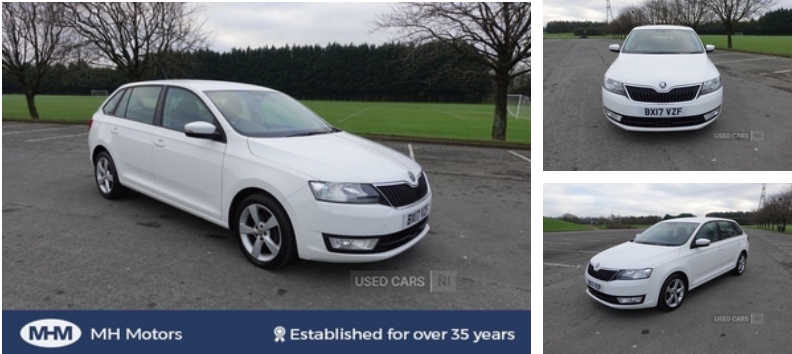

670 Antrim Road Newtownabbey, Newtownabbey, BT36 4RG
028 9083 6946 | 07817595531

Skoda Rapid 1.4 TDI CR 90 SE Tech 5dr | 2017

LOW INSURANCE GROUP / CRUISE CONTROL / FINANCE AVAILABLE

£5,995

Miles:	95662
Fuel Type:	DIESEL
Transmission:	Manual
Colour:	White
Engine Size:	1422
Tax Band:	Petrol/Diesel (£190 p/a)
Body Style:	Hatchback
Insurance group:	14E
Reg:	BX17VZF

MH MOTORS presents this impressive SKODA Rapid Spaceback 1.4 TDI SE Tech - 5 Door Hatchback, Manual, Diesel, 2017, 95,662 Miles, White in colour, MOT-03-2026, 2 Previous Owners, Insurance Group: 14 This spacious hatchback comes complete with good service history with 6 service sheets and it is MOT'd until March 2026. It has power steering, electric windows and mirrors, remote central locking, air conditioning, rear head rests, bluetooth, cruise control, sat nav, AUX port, immaculate colour coded bodywork in White and pristine interior. Lovely example inside and out, service history, 2 keys, lady owned, just been serviced, great MPG, low insurance, excellent driver, will not disappoint. Priced to sell at £5,995. Finance is available at MH Motors. Tel. 02890836946 or 07817595531. MH Motors has been established for over 35 years and is located in the industrial area of Mallusk Newtownabbey, only 7 miles from Belfast just off the main M2 Motorway. We have over 120 vehicles in stock offering a wide selection of vehicles, seldom will you find a more varied selection under one roof. Our flood lit forecourt and indoor inspection bay allow all weather viewing during the winter months. Finance options available in house. Please enquire before going to third party online finance brokers