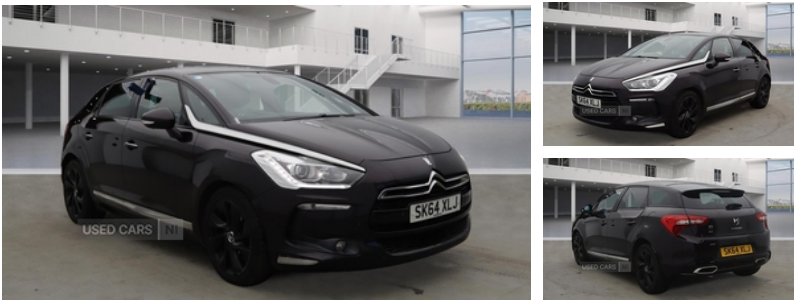

Unit 1 Laurel Hill business park, Coleraine, BT51 3PY
 David: 07591444485 | Brendan: 07593577131

Citroen DS5 2.0 HDi DSport 5dr | Sep 2014
FINANCE AVAILABLE

£5,995

Stunning looking and driving CITROEN DS5 2.0 HDI DSPORT in vibrant purple for sale.

This car is in fantastic condition both inside and out

It is very easy to run tax and insure thanks to its brilliant 2.0 turbo diesel engine

As it is the 2.0 HDI DSPORT model it comes packed full of features

Miles:	65000
Fuel Type:	Diesel
Transmission:	Manual
Colour:	Mauve/Purple
Engine Size:	1997
CO2 Emission:	128
Tax Band:	D (£160 p/a)
Body Style:	Hatchback
Insurance group:	24E
Reg:	SK64XLJ

Technical Specs

DIMENSIONS	
Length:	4530mm
Width:	1871mm
Height:	1539mm
Seats:	5
Luggage Capacity (Seats Up):	465L

PERFORMANCE & ECONOMY	
Fuel Consum. (Urban Cold):	47.1MPG
Fuel Consum. (Extra Urban):	67.3MPG
Fuel Consum. (Combined):	57.6MPG
Fuel Tank Capacity:	60L
Number Of Gears:	6 SPEED
Top Speed:	134MPH
Acceleration 0-100 km/h:	8.5s
Engine Power BHP:	160.9BHP