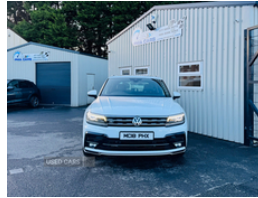

Paul: 07752058273 | Pma Cars: 02830263093

Volkswagen Tiguan 2.0 TDi 150 4Motion R-Line 5dr DSG | Aug 2018

£21,500

FINANCE AVAILABLE

2018 Volkswagen Tiguan 2.0 TDI R LINE DSG 150 Bhp Automatic
4 Motion

Great Finance package available

- Only 44,000 Miles
- Candy White with black interior
- 20" Alloy wheels
- Panoramic sunroof
- Parking sensors
- Digital dash
- Air conditioning
- Led daytime running lights
- Xenon headlights
- Led taillights
- Satellite navigation system
- Electric windows
- Electric mirrors
- Remote central locking
- Excellent condition throughout

All Finance packages can be adjusted to best suit your budget

Low deposit options available

Credit and debit cards accepted

£21500

Miles:	44000
Fuel Type:	Diesel
Transmission:	Automatic
Colour:	White
Engine Size:	1968
CO2 Emission:	149
Tax Band:	Petrol/Diesel (£190 p/a)
Body Style:	Sport utility vehicle
Insurance group:	17E
Reg:	MC18PHX

Technical Specs

DIMENSIONS

Length:	4486mm
Width:	1839mm
Height:	1643mm
Seats:	5
Luggage Capacity (Seats Up):	615L
Gross Weight:	2340KG
Max. Loading Weight:	742KG

PERFORMANCE & ECONOMY

Fuel Consum. (Urban Cold):	41.5MPG
Fuel Consum. (Extra Urban):	55.4MPG
Fuel Consum. (Combined):	49.6MPG
Fuel Tank Capacity:	60L
Number Of Gears:	7 SPEED
Top Speed:	124MPH
Acceleration 0-100 km/h:	9.3s
Engine Power BHP:	147.5BHP