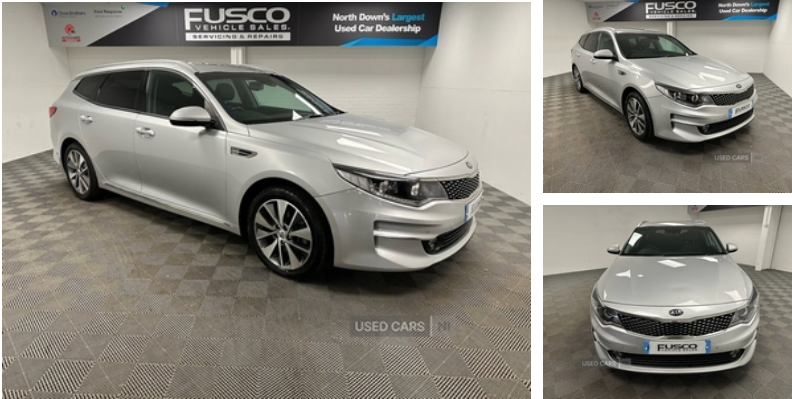

**Kia Optima 1.7 CRDi ISG 3 5dr | Jul 2017**  
**GOOD SERVICE HISTORY, SAT NAV, CRUISE CONTROL,**  
**HEATED SEATS**

**£6,995**

If you're not too worried about the badge on its nose, there's a lot to admire about the latest Kia Optima. Its striking looks are complimented by sharp LED daytime running lights and a rakish profile, while inside the dash is competently presented too, with decent looks and a high quality feel. But it's the specification that impress the most; the Optima is groaning with luxury toys and gadgets, even if you can only stretch to the entry-level 2 trim. All in all a real value for money alternative to it's German rivals! Fusco Vehicle Sales - \*\*\*North Down's largest used car dealership & Northern Ireland Used Dealer Of The Year 2024 Award Winner \*\*\* Generally over 150 Used cars & Commercial vehicles on site. See our "Part Exchange Estimator" and "Apply For Finance Application" on our website. HP & PCP Finance Options Available. Part exchanges welcome. Buy with confidence, all vehicles HPI Clear. 15 month Platinum Warranty's available - Only 15 minutes drive from Belfast

**Vehicle Features**

3 point seatbelts on all seats, 3 x Passenger Assist Grips, 4 way electrically adjustable lumbar support for drivers seat, 4.3in Supervision Cluster with LCD TFT Colour Display, 8 way electric adjustable drivers seat, 8" touch screen, 8in Touchscreen Satellite Navigation with European Mapping, 12V Power Socket - Front, 12V Power Socket - Rear, 12V socket in front and rear, 12V socket in luggage compartment, 15 Month Platinum Warranty's Available, 18" alloy wheels - A Type, 18in Alloy Wheels - A-Type, 40-20-40 Split Folding 2nd Row Seats, 40:20:40 split folding rear seat, ABS/EBD, Advanced Anti-Theft System including Immobiliser and Alarm, Air filter, All-Round 3-Point Seatbelts, All-Round Electric Windows, All-Round Height