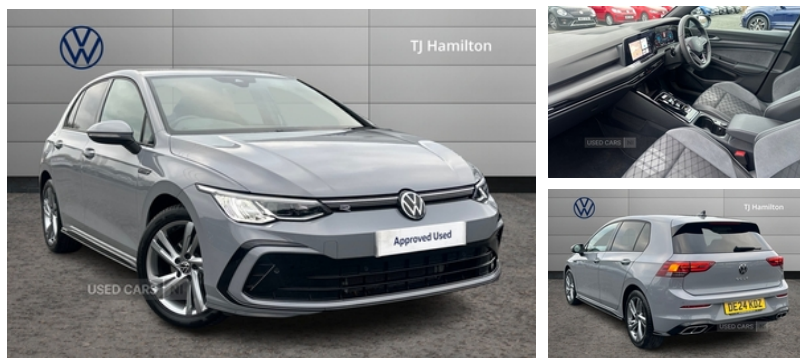

Volkswagen Golf 2.0 TDI 150 R-Line 5dr DSG | Mar 2024

£26,950

REAR VIEW CAMERA

Exterior Features, Special solid paint, Safety, Rear view camera, Packs, Winter pack - Golf R Line, Exterior Features, Front and rear electric windows, Heat insulating glass windscreen, Heated rear windscreen, Rain sensor, Rear tinted glass 65% light absorbing from B pillar backwards, Rear windscreen washer and wiper with interval delay, Body colour door handles, Body colour rear roof spoiler, R Line body coloured bumpers, Rear side wing doors, Automatic headlamp activation with Coming home and Leaving home feature, Automatic headlights, High level 3rd brake light, Highway light, LED License plate illumination, Rear fog light on one side and reversing lights on both sides, Rear lights incorporating LED technology, Welcome light, Safety, ABS, Electronic parking brake with auto hold, ESC (Electronic Stability Control), Front disc brakes, Rear disc brakes, Adaptive cruise control (ACC) with speed limiter and front assist (reacting to vehicles pedestrians and cyclists), Driver alert system, Dynamic road sign display, Lane assist, Multifunction camera for distance control, PAS, Auto dimming rear view mirror, Body colour door mirrors with integrated indicators, Electrically heated and adjustable door mirrors with memory feature, 3 point height adj front seatbelts + pretensioners, 3 rear three point seatbelts, Child locks on rear doors, Driver and front passenger airbag with front passenger airbag deactivation, Drivers and front passengers safety optimised head restraints, Extended pedestrian protection measures, Front and rear passengers curtain airbag system including front side airbags, Front centre airbag, Front side airbags with curtain airbags, Two tone horn,