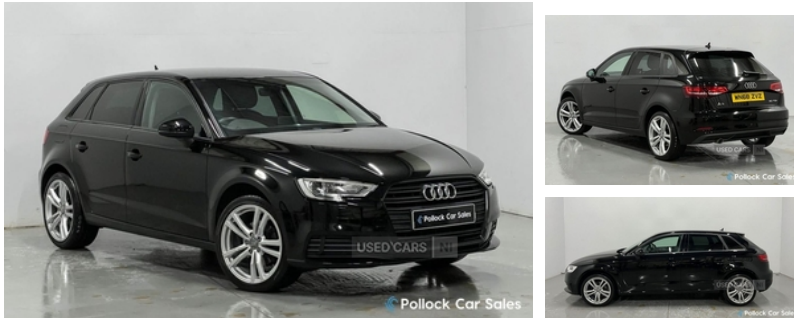

Audi A3 30 TDI 116 SE Technik 5dr | Nov 2018

FULL AUDI HISTORY, NEW TIMINGBELT, 18" WHEELS, DECHROMED

£13,495

2018 Audi A3 SE Technik with 54,000 Miles has a full Audi Service History. This A3 has been freshly serviced with a replacement Timing Belt as well as de-chromed with 18" S-Line wheels. Full Audi Service history includes: 18,743 Miles - 23/07/2019 - Audi - Oil Service, Inspection 36,481 Miles - 15/07/2021 - Audi - Oil Service, Inspection, Pollen Filter 52,093 Miles - 06/08/2024 - Audi - Oil Service, Inspection, Pollen Filter, Brake Fluid 54,452 Miles - 10/01/2025 - Pollock - Inspection, Replacement Timing Belt & Water Pump The S Line specification includes: Audi A3 Sportback 5 Door SE Technik 30TDI 1.6TDI 116BHP Engine 6 Speed Manual Gearbox Height Adjustable Driver & Passenger Seats Rear Park Sensors 18" S-Line Alloy Wheels De-Chrome Exterior Privacy Glass Climate Control Air Conditioning Leather Multi Function Steering Wheel Audi MMI Multi Media Interface DAB AM FM Radio CD USB Auxiliary & SD Music Inputs Bluetooth Handsfree & Audio Streaming Apple Car Play / Android Auto Smartphone Connection Electric Adjustable Mirrors Audi Drive Select - Driving Dynamic Control We can't stress enough how this car is in excellent condition with a very desirable high specification, supplied with two keys and a New Timing Belt. It has been freshly checked over and will be supplied with a comprehensive 6 Month Warranty, we offer competitive rates of finance and consider all part exchanges so get in touch to arrange a test drive and viewing. Discover Your Next Vehicle at Pollock Car Sales! This exceptional vehicle is freshly serviced, meticulously inspected, and ready to hit the road with confidence. It comes with a minimum of 6 months comprehensive warranty (3 months for vehicles 10 years old or over 100,000 miles) and breakdown cover for complete peace of mind. We offer competitive finance rates tailored to your needs and welcome all part exchanges. Arrange your test drive and viewing today to experience it for yourself! Why Choose Pollock

Miles:	54452
Fuel Type:	DIESEL
Transmission:	Manual
Colour:	Black
Engine Size:	1598
CO2 Emission:	114
Tax Band:	Petrol/Diesel (£190 p/a)
Body Style:	Hatchback
Insurance group:	18E
Reg:	WN68ZVZ

Technical Specs

DIMENSIONS

Length:	4313mm
Width:	1785mm
Height:	1426mm
Seats:	5
Luggage Capacity (Seats Up):	380L
Gross Weight:	1875KG
Max. Loading Weight:	585KG

PERFORMANCE & ECONOMY

Fuel Consum. (Urban Cold):	56.5MPG
Fuel Consum. (Extra Urban):	70.6MPG
Fuel Consum. (Combined):	64.2MPG
Fuel Tank Capacity:	50L
Number Of Gears:	6 SPEED
Top Speed:	127MPH
Acceleration 0-100 km/h:	10.4s
Engine Power BHP:	114BHP