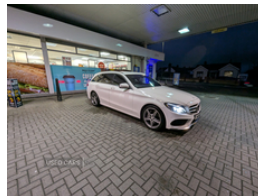

Mercedes C-Class C220d AMG Line 5dr Auto | Sep 2015

£9,500 O.N.O

GREAT DRIVING, HIGH SPEC CAR WITH ALL THE EXTRA

2015 Mercedes-Benz C220D AMG Line Automatic - Wagon -
Driven 107,500 kilometres

Taxed and MOTed for a year

Full leather interior.

Well looked after with servicing. Gearbox serviced.

Some wee marks as shown but for age and miles, really good condition.

If I get the full asking price, I will sort the small dent and paint.

Miles:	108000
Fuel Type:	Diesel
Transmission:	Automatic/Other
Colour:	White
Engine Size:	2143
CO2 Emission:	119
Tax Band:	C (£35 p/a)
Body Style:	Estate
Reg:	Wji528

Technical Specs

DIMENSIONS

Length:	4702mm
Width:	1810mm
Height:	Not Availablemm