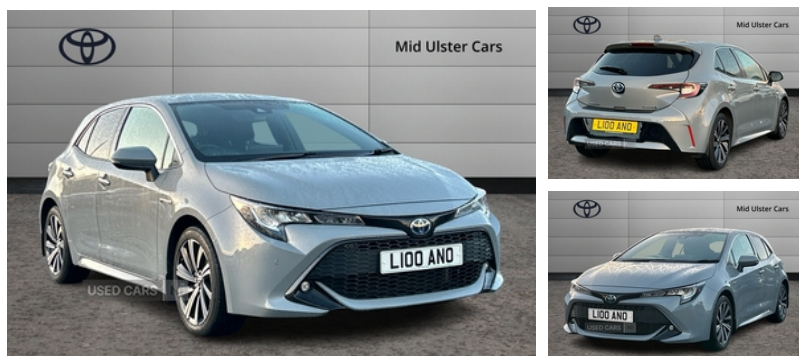

Toyota Corolla 1.8 VVT-i Hybrid Design 5dr CVT | Jan 2022

£17,995

Vehicle Features

2-Ring Combimeters with Colour TFT Screen, 3 rear headrests, 3 seat bench in 2nd row, 3 spoke leather steering wheel + gear knob, 3x3 point rear seatbelts, 6 speakers, 7" Multi information display screen, 7in Colour TFT Multi-Information Display, 8" Touchscreen with MM19 Multimedia system and voice recognition, 8in Touchscreen with MM19 Multimedia System, 17in Alloy Wheels - Machined Face - Multi Spoke, 60/40 split folding rear seat, Acoustic vehicle alert system (AVAS), Acoustic Vehicle Alert System - AVAS, Adaptive Cruise Control with Speed Limiter, Adjustable driver and front passenger seat belt extender to top anchor point, Adjustable speed limiter switch on steering wheel, Alarm with Motion Sensor and Immobiliser, Alarm with motion sensor and immobilizer, AM-FM Radio, AM/FM radio, Anti-jam protection on power windows, Anti lock braking system + Electronic brake force distribution, Anti Lock Braking System - Anti-lock Braking System with Electronic Brake-Force Distribution - EBD, Audio, Auto dimming inside rear view mirror, Auto Dimming Rear View Mirror, Auto Folding - Door Mirrors, Auto Headlights, Automatic folding mirrors, Automatic headlights with high beam assist, Automatic High Beam, Auto up and down function on all power windows, BA - Brake Assist, Black metallic surround on lower front grille, Black toyota logo in front, Black window frames, Blue ambient interior illumination to centre tray, Blue Ambient Lighting on Front Cup Holders and on Open Tray, Bluetooth Connectivity, Bluetooth telephone connectivity, Body coloured bumpers, Body coloured door mirrors, Body coloured