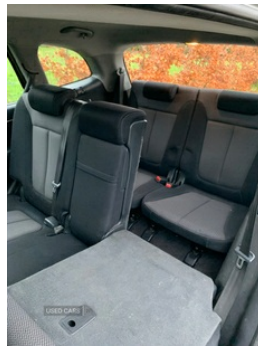

Hyundai Santa Fe 2.2 CRTD GSI 5dr Auto [7 Seats] | Jul 2007

£1,450

4X4 7 SEATER LOW MILEAGE

2007 Silver 2.2 litre automatic with tow-bar, roof rails and bars, 104,000 miles, 2 keys 1 remote. Cam belt change and service in August, new battery this year, next Mot due 7/4/25. AWD switched on by push button (automatically turns off at 30mph). Very comfortable low mileage car has been used mainly for towing caravan. Has some small dents etc, and engine light comes on and off occasionally. Sale only due to lack of use.

Vehicle Features

2nd row 60/40 split/fold, 3 point inertia reel seatbelts with pretensioners and force limiters, 6 speakers, 7 three point seatbelts, 17" alloy wheels, 50/50 split/folding 3rd row of seats, ABS/EBD, Air con for 3rd row of seats, Alarm and remote central locking, Ashtray and cigar lighter, Body colour door handles, Body coloured bumpers, Body Colour electric door mirrors, Cassette player, Deadlocks, Door courtesy lamps, Driver and passenger airbags, Driver seat height/lumbar adjust, Electric front/rear windows, Engine immobiliser, Facia and door inserts - Cherry wood, Front/rear adjustable head restraints, Front and rear cup holders, Front and rear door pockets, Front armrest/storage, Front fog lights, Front reading lights, Full size spare wheel, Fully adjustable front head restraints, Height/reach adjustable steering column, Height adjustable front seatbelts, Height adjustable rear head restraints, Isofix on 2nd row rear seats, Key-operated childproof locks on rear doors, Lockable glovebox, Locking wheel nuts, Luggage net, Manual air conditioning, Overhead console with sunglasses holder, PAS,