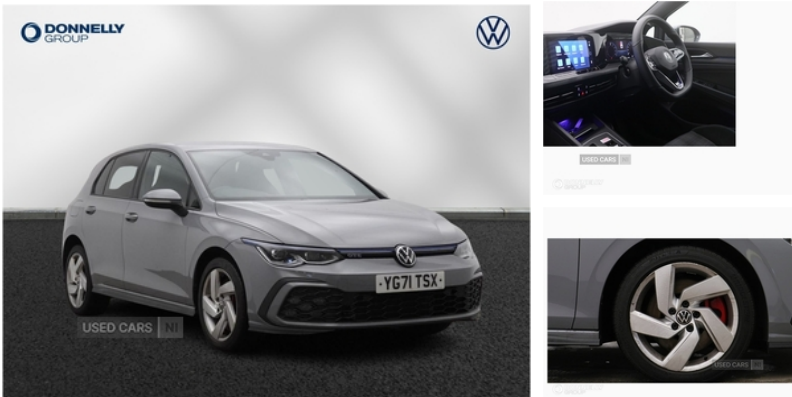

Volkswagen Golf 1.4 TSI GTE 5dr DSG | Oct 2021

£18,985

Volkswagen Golf 1.4 TSI GTE 5dr DSG

Vehicle Features

3 point height adj front seatbelts + pretensioners, 3 rear head restraints, 3 rear three point seatbelts, 3 zone climate with controls in the rear, 6 metre charging cables of Type 2 mode 2/G (10A) charging cable, 12V socket in front centre console, 12V socket in luggage compartment, ABS, Adaptive cruise control (ACC) with speed limiter and front assist (reacting to vehicles pedestrians and cyclists), Adaptive cruise control ACC with speed limiter and front assist (reacting to vehicles, adjustable and foldable door mirrors, adjustable and foldable door mirrors, Alarm with interior protection and deactivation via infotainment system, Aluminium gear knob, Ambient lighting, Ambient lighting - Customisable 30 colour ambient lighting, Anti-lock Braking System, Auto dimming rear view mirror, Automatic headlamp activation with Coming home and Leaving home feature, Black metal chrome decorative inserts in dash and front door trim panels, Black roof lining, Body colour bumpers, Body colour door handles, Body colour door mirrors with integrated indicators, Body colour rear roof spoiler, Brushed stainless steel pedals, Car2X communication, Centre console, Chrome plated surround to electric mirror button, Chrome plated surround to electric mirror button, Digital cockpit pro - 10.25" high resolution TFT dash display screen with customizable menus and information, Driver alert system, Driver and front passenger airbag with front passenger airbag deactivation, Driver profile selection, Drivers and front passengers safety optimised head restraints, Drivers and front passengers sun visors with vanity mirrors, dynamic headlight control with advanced high beam control matrix dipped main beam + LED

Miles:	57455
Fuel Type:	Petrol Parallel PHEV
Transmission:	Automatic
Colour:	Grey
Engine Size:	1395
Body Style:	Hatchback
Insurance group:	27E
Reg:	YG71TSX

Technical Specs

DIMENSIONS

Length:	4287mm
Width:	1789mm
Height:	1484mm
Seats:	5
Luggage Capacity (Seats Up):	273L
Gross Weight:	2040KG
Max. Loading Weight:	491KG

PERFORMANCE & ECONOMY

Fuel Consum. (Urban Cold):

Not AvailableMPG

Fuel Consum. (Extra Urban):

Not AvailableMPG

Fuel Consum. (Combined):

Not AvailableMPG

Fuel Tank Capacity:	40L
Number Of Gears:	6 SPEED
Top Speed:	140MPH
Acceleration 0-100 km/h:	6.7s
Engine Power BHP:	241.4BHP