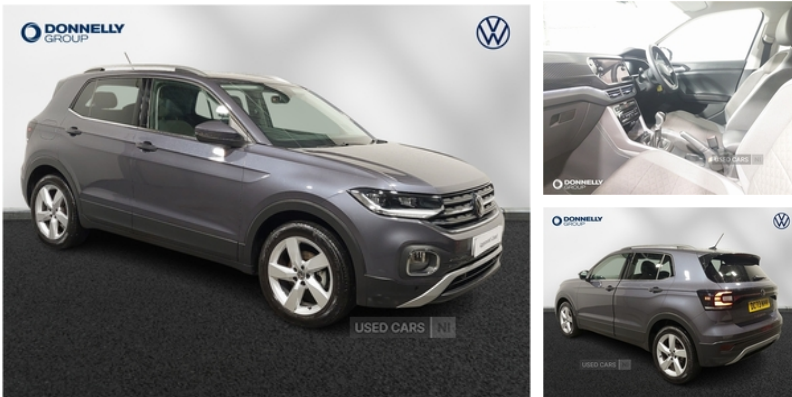

## Volkswagen T-Cross 1.0 TSI 110 SEL 5dr | Feb 2024

# £22,485

Volkswagen T-Cross 1.0 TSI 110 SEL 5dr

<b>Miles:</b>	10591
<b>Fuel Type:</b>	Petrol
<b>Transmission:</b>	Manual
<b>Colour:</b>	Grey
<b>Engine Size:</b>	999
<b>CO2 Emission:</b>	131
<b>Tax Band:</b>	Petrol/Diesel (£190 p/a)
<b>Body Style:</b>	Estate
<b>Insurance group:</b>	12E
<b>Reg:</b>	DC73NYK

### Technical Specs

DIMENSIONS	
<b>Length:</b>	4108mm
<b>Width:</b>	1760mm
<b>Height:</b>	1573mm
<b>Seats:</b>	5
<b>Luggage Capacity (Seats Up):</b>	455L
<b>Gross Weight:</b>	1740KG
<b>Max. Loading Weight:</b>	545KG