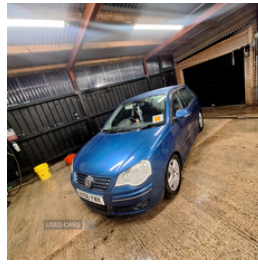

61 Lisnagat Road, Ballymoney, BT53 8QR
07557002215

Volkswagen Polo 1.2 S 64 5dr | Jan 2007

£1,900 O.N.O

Volkswagen Polo 1.2 Petrol
Selling as I have another car bought and no need of this 1.
Great car for 1st time drivers or just general daily driver.
Cheap insurance and tax.
Chrome Trimmed.
Deep skirts.
15" Shortbeech alloys 4 good tyres
Cherrybomb exhaust.
Stance+ coilovers can be adjusted very easily.
Led dipped beam and side lights.
Airhorn wired into a button on dash.
MOT TILL 06/06/25.
Drives brilliantly.
Great car for 1st time drivers.
110k miles
£1900 ono. Any queries pm me.

Vehicle Features

'Lights On' warning buzzer, 3 rear three-point seat belts/head restraints, 3 spoke steering wheel, 4 lashing points to secure luggage, 4 speed front wiper/interval delay, 4 speed ventilation system/recirculating mode, 12V socket with cover, 14" Portland alloy wheels, ABS, Adjustable headlights, Air conditioning

Miles:	110000
Fuel Type:	Petrol
Transmission:	Manual
Colour:	Blue
Engine Size:	1198
CO2 Emission:	140
Tax Band:	E (£190 p/a)
Body Style:	Hatchback
Insurance group:	05E
Reg:	AV56YWK

Technical Specs

DIMENSIONS