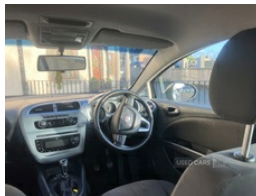

Seat Leon 1.9 TDI SE 5dr | Oct 2009

£950

Miles:	169000
Fuel Type:	Diesel
Transmission:	Manual
Colour:	Grey
Engine Size:	1896
CO2 Emission:	135
Tax Band:	E (£190 p/a)
Body Style:	Hatchback
Reg:	DE59TUO

Technical Specs

DIMENSIONS	
Length:	4309mm
Width:	1768mm
Height:	1449mm
Seats:	5
Luggage Capacity (Seats Up):	341L

PERFORMANCE & ECONOMY

Fuel Consum. (Urban Cold):	43.5MPG
Fuel Consum. (Extra Urban):	65.7MPG
Fuel Consum. (Combined):	56.5MPG
Fuel Tank Capacity:	55L
Number Of Gears:	5 SPEED
Top Speed:	00115MPH
Engine Power BHP:	103.3BHP

MOT Dec 2025

Timing belt and water pump changed June 2023

Diesel

Vehicle Features

'Lights On' warning buzzer, 3 Button folding key including remote boot release, 3 point rear seatbelts x3, 6 speakers, 16" alloy wheels, ABS + TCS (with TCS deactivation), Active head restraints, Auto-lock/unlock doors, Auxiliary input socket, Body colour door handles, Body coloured bumpers, Body coloured door mirrors, Boot open warning light, Child proof door locks, Chromed centre radiator grille surround, Combined ipod/USB connection, Coming home headlight function, Cornering front fog lights, Cruise control, Curtain airbags, Dark green tinted rear windows, Digital clock and outside temperature display, Driver/Front Passenger airbags, Driver seat height/lumbar adjust, Dual zone climate control, Dynamic steering response (DSR), Electric adjustable/heated/folding door mirrors, Electric front/rear windows with one touch/anti pinch, Electric headlamp adjustment, Electro - mechanical power assisted steering, ESP + EBA + tyre pressure monitoring, Front adjustable head restraints, Front side airbags, Height/reach adjust steering wheel, Height adj front seatbelts/belt force limiters, Honeycomb front grille, Immobiliser, Isofix child seat preparation, Leather