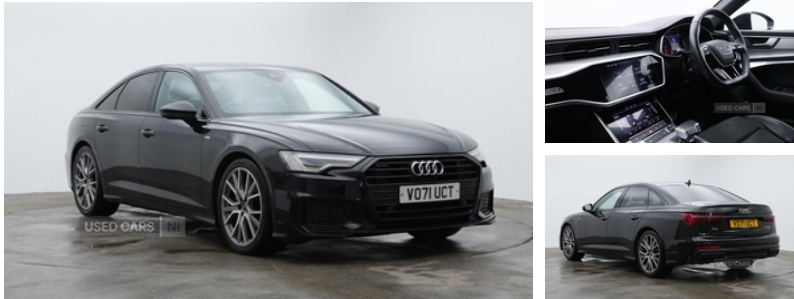

67 Moorfield Road Trillick Omagh, TRILLICK, BT783TX
 Martin: 07714127571 | Martin: 0771 412 7571

Audi A6 40 TDI Quattro Black Edition 4dr S Tronic | Sep 2021

£24,450

HALF LEATHER INTERIOR, SATELLITE NAVIGATION, 2 KEYS

Miles:	57701
Fuel Type:	Diesel
Transmission:	Semi-Automatic
Colour:	Black
Engine Size:	1968
Tax Band:	Petrol/Diesel (£190 p/a)
Body Style:	Saloon
Insurance group:	37E
Reg:	VO71UCT

2021 AUDI A6 2.0 40 TDI QUATTRO BLACK EDITION S TRONIC

BLACK 4 DOOR SALOON

57701 MILES WARRANTED

FULL SERVICE HISTORY

* KEY FEATURES INCLUDE *

- SATELLITE NAVIGATION
- HALF LEATHER INTERIOR
- REAR VIEW CAMERA
- FLAT BOTTOM STEERING WHEEL
- 20" ALLOY WHEELS
- BLACK EDITION PACK
- FRONT SPORTS SEATS
- MATRIX LED H/LIGHTS WITH DYNAMIC REAR INDICATORS
- REMOTE CENTRAL LOCKING

* PRICED AT £24450 *

* FINANCE AVAILABLE *

Vehicle Features

Technical Specs

DIMENSIONS	
Length:	4939mm
Width:	Not Availablemm
Height:	1457mm
Seats:	5
Luggage Capacity (Seats Up):	530L
Gross Weight:	2325KG
Max. Loading Weight:	620KG
PERFORMANCE & ECONOMY	
Fuel Consum. (Combined):	62.8MPG
Fuel Tank Capacity:	63L
Number Of Gears:	7 SPEED
Top Speed:	153MPH
Acceleration 0-100 km/h:	7.4s
Engine Power BHP:	201.2BHP