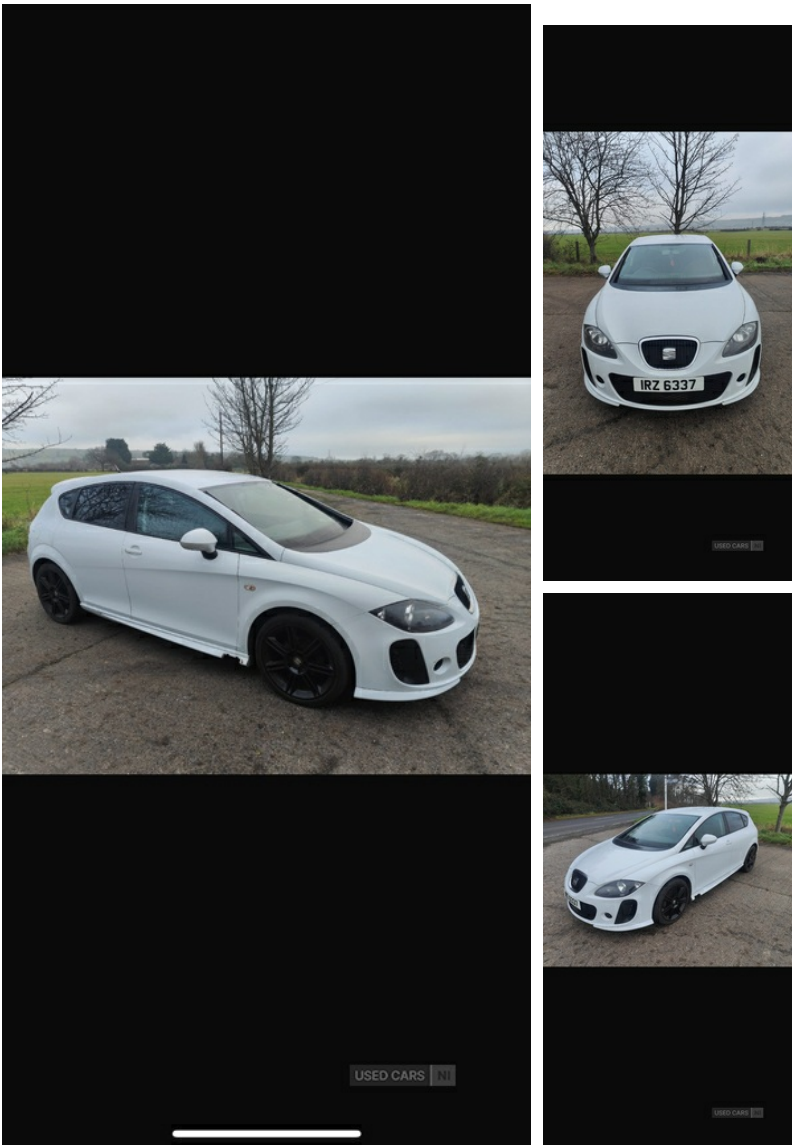

## Seat Leon 1.6 TDI CR S 5dr | Sep 2011

2011 SEAT LEON BTCC

**£4,750** O.N.O

2011 1.6 Seat Leon CR TDI  
 1 Lady Owner from 32.000 miles  
 Currently 126k miles  
 Full Service History  
 BTCC Factory Body Kit  
 £20 Road Tax  
 Low Insurance Group  
 Recently serviced  
 MOT'd July 2025  
 Alloys refurbished by Nu Look Wheels in Carrickfergus (Receipt Available)

<b>Miles:</b>	126000
<b>Fuel Type:</b>	Diesel
<b>Transmission:</b>	Manual
<b>Colour:</b>	White
<b>Engine Size:</b>	1598
<b>CO2 Emission:</b>	109
<b>Tax Band:</b>	B (£20 p/a)
<b>Body Style:</b>	Hatchback
<b>Reg:</b>	lrz6337

### Technical Specs

DIMENSIONS	
<b>Length:</b>	4315mm
<b>Width:</b>	1768mm
<b>Height:</b>	1455mm
<b>Seats:</b>	5
<b>Luggage Capacity (Seats Up):</b>	341L
<b>Gross Weight:</b>	1820KG
<b>Max. Loading Weight:</b>	495KG