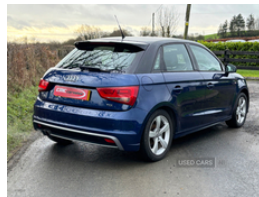

Audi A1 2.0 TDI S Line 5dr | Sep 2013

S LINE 2L - SAT NAV, HALF LEATHER SEATS, 1 OWNER, MOT'
D

£6,490

Blue 2013 AudiA12.0 S Line 5 Dr Diesel

5 Doors

88k warranted miles

Manual

Long MOT

£20 road tax

HPI Clear

Key features:

- Sat Nav
- Heated Seats
- Air Con

All our cars come with;

- Full professional valet
- Full service and MOT check over
- 3 months warranty on all cars

Finance available for good and bad credit history - speak to us about the options available

Viewing by appointment only

Contact Martin on 07866897123

We have late night and weekend appointments available - get in touch.

Based in Kildress, 6 miles from Cookstown

Vehicle Features

3 spoke leather multifunction S Line steering wheel, ABS/EBD, Adjustable rear head restraints, Black cloth headlining, Body colour door mirrors with integral indicators, Body coloured bumpers, Door sills with aluminium inlays, Driver's information system, Driver/Front Passenger airbags, Driver and passenger side airbags, EDL, Electric adjustable door mirrors, Electric front

Miles:	88918
Fuel Type:	Diesel
Transmission:	Manual
Colour:	Blue
Engine Size:	1968
CO2 Emission:	108
Tax Band:	B (£20 p/a)
Body Style:	Hatchback
Insurance group:	21E
Reg:	BF63LME

Technical Specs

DIMENSIONS	
Length:	3954mm
Width:	1746mm
Height:	1422mm
Seats:	5
Luggage Capacity (Seats Up):	270L
Gross Weight:	1685KG
Max. Loading Weight:	470KG

PERFORMANCE & ECONOMY	
Fuel Consum. (Urban Cold):	56.5MPG
Fuel Consum. (Extra Urban):	78.5MPG
Fuel Consum. (Combined):	68.9MPG
Fuel Tank Capacity:	45L
Number Of Gears:	6 SPEED
Top Speed:	135MPH
Acceleration 0-100 km/h:	8.3s
Engine Power BHP:	140.8BHP