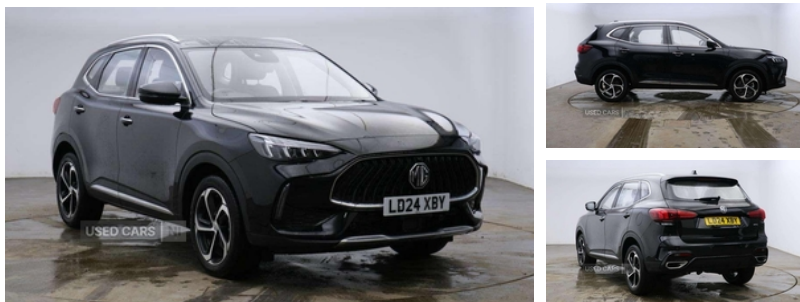

MG HS 1.5 T-GDI SE 5dr DCT | Mar 2024

£18,995

10.1in Colour Touchscreen, 12v Power Socket, 18in Alloy Wheels - Diamond Cut, 2nd Row 60-40 Split Fold Seat, 2nd Row Seat with 2-Stage Incline Adjustment, 4-Speaker Audio System, 4x USB Ports - 2 Front and 2 Rear, ABS - Anti-lock Braking System and EBD - Electronic Brakeforce Distribution, ARP - Anti Rolling Protection, Active Emergency Braking with Pedestrian and Bicycle Detection, Adaptive Cruise Control, Air Conditioning, Airbags - Side Curtain, Alarm & Engine Immobiliser, Android Auto, Apple CarPlay, Auto Dimming Rear View Mirror, Auto Headlights, BSD - Blind Spot Detection, Bi-Function LED Headlight, Bluetooth Connection, CBC - Cornering Brake Control, DAB Audio, DRL - LED Daytime Running Lights, Drivers 6-Way Adjustable Seat with Lumbar Adjustment, Drivers Seat Belt Reminder, ESP Electronic Stability Programme, Electric Parking Brake with Auto Hold, Electrically Adjustable - Folding - Heated - Body Colour Door Mirrors, Follow Me Home Headlights, Front Centre Sliding Armrest with Storage, Front Dual Airbags, Front Passenger Airbag Deactivation Switch, Front Seat Belt Height Adjustment, Front Seatbelt 3 Point Pretensioner and Load Limiter, Front Side Airbags, Front and Rear Aero Wiper, Front and Rear Electric Windows - One Touch Down on All Windows, Front and Rear LED Sequential Indicators, Front and Rear Passenger Seat Belt Reminder, Full Digital Driver Information Display, Hill Descent Control, Hill Launch Assist, Intelligent High Beam Assist, Intelligent Speed Limit Assist, Keyless Entry with Push Button Engine Start, LED Centre Brake Light, Lane Keep Assist with Lane Departure Warning System, Leather Steering Wheel, Parking Sensors - Rear, Passengers 4-Way Adjustable Seat, Power Assisted Steering, Rain Sensing Wipers, Rear Cross Traffic Alert, Rear Headrest x3, Rear ISOFIX x2, Rear Parking Camera, Rear Seatbelt 3 Point x3 Outer Pretensioner and Load Limiter, Remote Central Locking, Satellite Navigation, Silver Roof Rails, Speed Sensing Locking, Steering Wheel Adjustment - Height and Reach, TPMS - Tyre Pressure Monitoring System, Traffic Jam Assist, Trip

Miles:	15657
Fuel Type:	Petrol
Transmission:	Automatic
Colour:	Black
Engine Size:	1490
Tax Band:	Petrol/Diesel (£190 p/a)
Body Style:	Sport utility vehicle
Insurance group:	21A
Reg:	LD24XBY

Technical Specs

DIMENSIONS	
Length:	4610mm
Width:	1876mm
Height:	Not Availablemm
Seats:	5
Luggage Capacity (Seats Up):	463L
Gross Weight:	2023KG
Max. Loading Weight:	507KG
PERFORMANCE & ECONOMY	
Fuel Consum. (Combined):	36.7MPG
Fuel Tank Capacity:	55L
Number Of Gears:	7 SPEED
Top Speed:	118MPH
Acceleration 0-100 km/h:	9.9s
Engine Power BHP:	159.6BHP