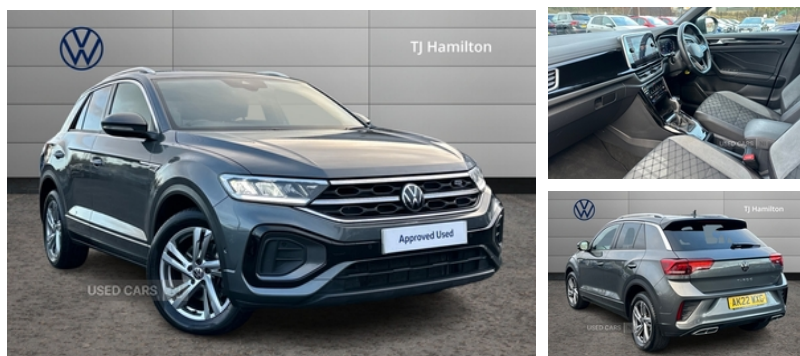

Volkswagen T-Roc 2.0 TDI 150 EVO R-Line 5dr DSG | Jul 2022

£22,795

Exterior Features, Front windscreen wiper with intermittent wipe and 4 position delay, Heated rear window, Power windows with comfort operation and circuit breaker, Rain sensor, Rear wash/wipe with intermittent wipe setting, Extended roof spoiler, External USB type C socket and charging sockets, R-Line design body coloured bumpers, Rear exhaust tailpipe, Rear side wing doors, 3rd brake light, Automatic hazard lights activation under emergency braking, Automatic headlight control with LED separate daytime running lights with coming/leaving home function, LED Plus headlamps, LED rear combination lamps, LED rear number plate lights, LED tail lamp rear combination lamps, Rear fog light on one side and reversing lights on both sides, Safety, ABS, Electronic parking brake, Electronic Stability Control (ESC) inc EDL (Electronic Differential Lock) and ASR (Traction Control), Front assist with city emergency braking and pedestrian monitoring, Hill start assist, Rear disc brakes, Volkswagen roadside assistance, Driver alert system with fatigue detection, Lane keeping system Lane Assist, Modified key software - reduce switch off time for key status change to Long no motion, Park assist including front and rear parking sensors, Auto dimming interior rear view mirror, Exterior mirrors aspherical on driver side, convex on front passenger side, Remote electrically foldable door mirrors, puddle lights and reverse activated passenger's door mirror, 3 point height adj front seatbelts + pretensioners, 3 point seatbelts in outer rear with ECE label, Child locks on rear doors, Driver and front passenger airbag with front passenger airbag deactivation, Driver and front passenger safety-optimised head restraints,