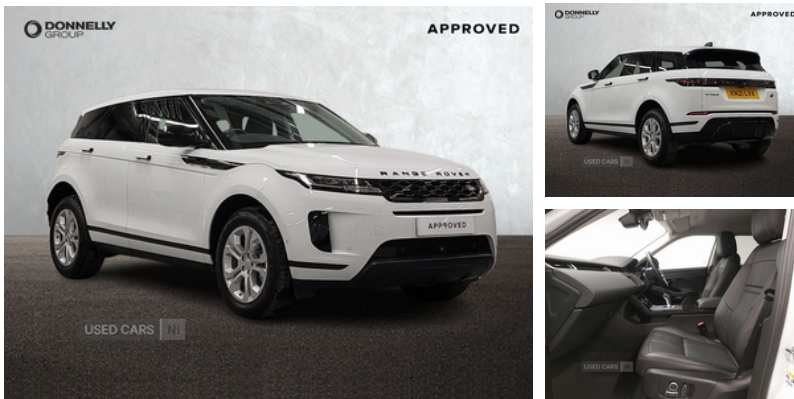

Land Rover Range Rover Evoque 2.0 D165 S 5dr Auto | Mar 2021

£27,995

Land Rover Range Rover Evoque 2.0 D165 S 5dr Auto

Miles:	10045
Fuel Type:	Diesel
Transmission:	Automatic
Colour:	White
Engine Size:	1998
Tax Band:	Petrol/Diesel (£190 p/a)
Body Style:	Sport utility vehicle
Insurance group:	26E
Reg:	KN21LVX

Technical Specs

DIMENSIONS	
Length:	4371mm
Width:	1904mm
Height:	1649mm
Seats:	5
Luggage Capacity (Seats Up):	798L
Gross Weight:	2490KG
Max. Loading Weight:	674KG
PERFORMANCE & ECONOMY	
Fuel Consum. (Combined):	44.1MPG
Fuel Tank Capacity:	65L
Number Of Gears:	9 SPEED
Top Speed:	120MPH
Acceleration 0-100 km/h:	9.8s
Engine Power BHP:	163.6BHP