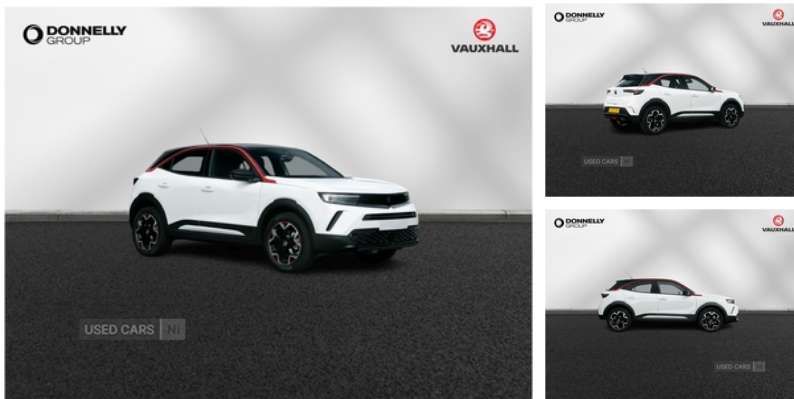

Vauxhall Mokka 1.2 Turbo 100 Griffin 5dr | Dec 2024

£18,990

Vauxhall Mokka 1.2 Turbo 100 Griffin 5dr

Vehicle Features

2x Isofix child seat fitting on outer rear seats, 3 seat bench in 2nd row, 3 spoke, 3 spoke flat bottomed leather effect steering wheel with satin chrome effect bezel, 3x3 point rear seat belts, 4 speed fan with illuminated controls, 4 way manual adjustable front passenger fore/aft, 4 way manual adjustable front passenger fore/aft, 6 speakers, 6 speed manual transmission, 6 way manual adjustable driver fore/aft, 6 way manual adjustable driver fore/aft, 7" digital instrument cluster, 12V Accessory socket, 17" Silver alloy wheels, 60/40 split folding rear seat, ABS and EBA, Adaptive brake lights, airborne particles and pollen, airborne particles and pollen, Air conditioning, Air recirculation system, AM/FM stereo radio with 36 station presets, Anti-lock braking system (ABS), Anti-lock braking system (Anti-lock Braking System), audio info, audio info, Automatic lighting control with tunnel detection, Black door mirror housings, Black facia with silver trim insert, Black roof, Body colour door handles, Body coloured front and rear bumper inserts, Body colour front and rear bumpers, Body colour skid plates, Cabin particulate filter - removes dust, Cabin particulate filter - removes dust, Centre console with two cup holders at front and one in rear, Child proof locks on rear doors, Chrome effect Griffin logo and black vizor frame, Chrome effect interior door handles, Chrome effect upper window moulding, Cloth upholstery, Cornering brake control, Cruise control with intelligent speed limiter, DAB Digital radio, Dark tinted rear side windows + tailgate window, Deactivation switch for front passenger front and side impact airbags, digital clock and outside air temperature with ice warning function, digital clock and outside air temperature with

Miles:	10
Fuel Type:	Petrol
Transmission:	Manual
Colour:	Brilliant Paint - Arctic White
Tax Band:	Petrol/Diesel (£190 p/a)
Body Style:	Sport utility vehicle
Insurance group:	14E
Reg:	BVZ7078

Technical Specs

DIMENSIONS	
Length:	4151mm
Width:	1791mm
Height:	1531mm
Seats:	5
Luggage Capacity (Seats Up):	350L
Gross Weight:	1700KG
Max. Loading Weight:	505KG

PERFORMANCE & ECONOMY	
Fuel Consum. (Combined):	51.4MPG
Fuel Tank Capacity:	44L
Number Of Gears:	6 SPEED
Top Speed:	116MPH
Engine Power BHP:	99.2BHP