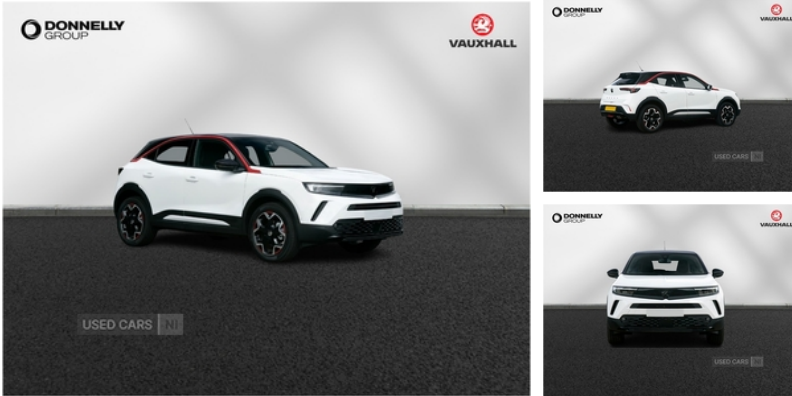

Vauxhall Mokka 1.2 Turbo 100 Griffin 5dr | Dec 2024

£18,990

Vauxhall Mokka 1.2 Turbo 100 Griffin 5dr

Vehicle Features

2x Isofix child seat fitting on outer rear seats, 3 seat bench in 2nd row, 3 spoke, 3 spoke flat bottomed leather effect steering wheel with satin chrome effect bezel, 3x3 point rear seat belts, 4 speed fan with illuminated controls, 4 way manual adjustable front passenger fore/aft, 4 way manual adjustable front passenger fore/aft, 6 speakers, 6 speed manual transmission, 6 way manual adjustable driver fore/aft, 6 way manual adjustable driver fore/aft, 7" digital instrument cluster, 12V Accessory socket, 17" Silver alloy wheels, 60/40 split folding rear seat, ABS and EBA, Adaptive brake lights, airborne particles and pollen, airborne particles and pollen, Air conditioning, Air recirculation system, AM/FM stereo radio with 36 station presets, Anti-lock braking system (ABS), Anti-lock braking system (Anti-lock Braking System), audio info, audio info, Automatic lighting control with tunnel detection, Black door mirror housings, Black facia with silver trim insert, Black roof, Body colour door handles, Body coloured front and rear bumper inserts, Body colour front and rear bumpers, Body colour skid plates, Cabin particulate filter - removes dust, Cabin particulate filter - removes dust, Centre console with two cup holders at front and one in rear, Child proof locks on rear doors, Chrome effect Griffin logo and black vizor frame, Chrome effect interior door handles, Chrome effect upper window moulding, Cloth upholstery, Cornering brake control, Cruise control with intelligent speed limiter, DAB Digital radio, Dark tinted rear side windows + tailgate window, Deactivation switch for front passenger front and side impact airbags, digital clock and outside air temperature with ice warning function, digital clock and outside air temperature with

Miles:	10
Fuel Type:	Petrol
Transmission:	Manual
Colour:	Brilliant Paint - Arctic White
Tax Band:	Petrol/Diesel (£190 p/a)
Body Style:	Sport utility vehicle
Insurance group:	14E
Reg:	BVZ7080

Technical Specs

DIMENSIONS	
Length:	4151mm
Width:	1791mm
Height:	1531mm
Seats:	5
Luggage Capacity (Seats Up):	350L
Gross Weight:	1700KG
Max. Loading Weight:	505KG

PERFORMANCE & ECONOMY	
Fuel Consum. (Combined):	51.4MPG
Fuel Tank Capacity:	44L
Number Of Gears:	6 SPEED
Top Speed:	116MPH
Engine Power BHP:	99.2BHP