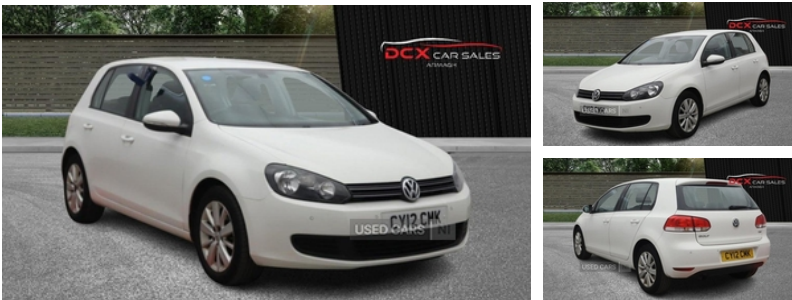

Volkswagen Golf 1.6 TDi 105 Match 5dr | Jun 2012

£5,250

ARRIVING SOON

Vehicle Features

'Lights On' warning buzzer, 3 point height adj front seatbelts + pretensioners, 3 rear 3 point seatbelts, 3 rear headrests, 12V socket in luggage compartment, 60/40 split folding rear seat, ABS, Alarm with interior protection, Auto hold function, Automatic illuminating hazard lights in sudden deceleration, Bag hook in luggage compartment, Bluetooth Telephone preparation, Body colour bumpers, Body colour door handles, Body colour door mirrors with integral indicators, Boot lashing points, Brake pad wear indicator warning light, CBA, Chrome-plated light switch surround, Chrome plated instrument surrounds, Chrome trimmed radiator grille louvre inserts, Convenience Pack - Golf, cooled glovebox, Courtesy light delay, Cover for storage compartment in centre, Cruise control, Diesel particulate filter, Door open warning reflectors, Driver/Front Passenger airbags, Driver/Passenger whiplash optimised head restraints, Drivers knee airbag, Dust/pollen filter, Electrically adjustable and heated door mirrors, Electric front windows, Electric rear windows, Electronic engine immobiliser, ESP with EDL + ASR, Exterior temperature gauge, Front and rear curtain airbags, Front centre armrest with storage box and rear air vents, Front comfort seats with height/lumbar adjust, Front cupholders x 2, Front passenger airbag deactivation, Front side airbags, Grab handles, Green tinted heat insulating glass, HBA (Hydraulic Brake Assist), Heated rear window, Height/reach adjust steering wheel, illuminated, Illuminated vanity mirrors, Independent front and rear reading lights in chrome surround, Isofix preparation for 2 rear child seats, Leather steering wheel/gearknob/handbrake

Miles:	103000
Fuel Type:	Diesel
Transmission:	Manual
Colour:	White
Engine Size:	1598
CO2 Emission:	119
Tax Band:	C (£35 p/a)
Body Style:	Hatchback
Insurance group:	14E
Reg:	CY12CMK

Technical Specs

DIMENSIONS	
Length:	4199mm
Width:	1786mm
Height:	1479mm
Seats:	5
Luggage Capacity (Seats Up):	350L
Gross Weight:	1870KG
Max. Loading Weight:	601KG

PERFORMANCE & ECONOMY	
Fuel Consum. (Urban Cold):	49.6MPG
Fuel Consum. (Extra Urban):	72.4MPG
Fuel Consum. (Combined):	62.8MPG
Fuel Tank Capacity:	55L
Number Of Gears:	5 SPEED