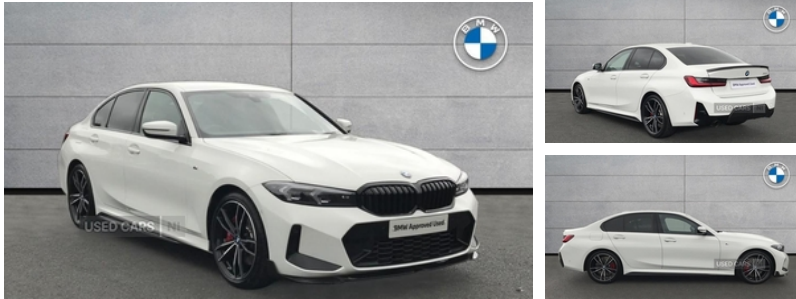

BMW 3 Series 320i M Sport 4dr Step Auto | Mar 2024

£35,995

CARBON FIBER BODY KIT, LEATHER

Finished in Alpine White with Black Vernasca Leather with Grey Contrasting Stitching this BMW 320i M Sport comes with a host of great features including, M Performance Carbon Fiber Body Kit, M Sport Pro Pack, 19" M Double Spoke Alloy Wheels. All our used BMWs benefit from the BMW Approved Used guarantee. This ensures you are buying a BMW which has been meticulously checked and prepared by BMW qualified technicians, fully road tested with a minimum 12-month warranty and breakdown assistance, full-service history and a full history and mileage check. In addition, we offer flexible finance options, accept any part exchanges and can deliver cars throughout the UK and Ireland*. We can also provide a personalised presentation of the vehicle upon request and welcome you to contact us for any further information on the vehicle. Reserve this car today for only £100. *Terms and Conditions Apply EU6 RDE II exhaust emissions standard, Acoustic glass, Alarm System, Aluminium Rhombicle Interior Trim, Ambient Lighting, Ext. mirrors- folding with anti-dazzle, Rear-view Mirror with Auto dimming, Split Folding Rear Seats, Sport seats, Driver Seat Backrest Width Adjustment, Extended storage, Heated front seats, Active Guard Plus, Rear Folding Headrests, Parking Assistant, Automatic Air Conditioning, Cruise Control, BMW TeleServices, BMW Emergency Call, BMW Online Services, Connected Package Pro, Live Cockpit Plus, Widescreen Display, DAB Radio, M Sport Suspension, M Sport Exterior Styling, High-gloss Shadowline Exterior Trim, Anthracite Headlining, Active Pedestrian Safety, M Sport Package, Deletion of Adaptive Suspension, 19" 791 M Double-spoke Bicolour Jet Blac, Sport Automatic Transmission with Gearshift, Variable Sport Steering, Run-flat Tyres, BMW Individual Lights Shadow Line, M Sport Brakes with Red Calipers, M Sport Seat Belts, Sun Protection Glass, High-Beam Assistant, Adaptive LED Headlights, Indv. high-gloss shadowline- extended,