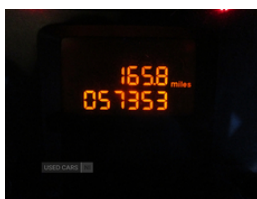

Citroen Berlingo Multispace 1.6 HDi 90 VTR 5dr | 2012

£5,450

57000 MILES ### 57000 MILES ### 57000 MILES

Miles:	57000
Fuel Type:	Diesel
Transmission:	Manual
Colour:	Blue
Engine Size:	1560
CO2 Emission:	135
Body Style:	MPV
Insurance group:	7E
Reg:	RV12UNP

ONLY JUST SERVICED WITH CITROEN HISTORY 8 STAMPS
###

MOT/D JANUARY 2026 ### MOT/D JANUARY 2026

12 FULL MONTHS NORTHERN IRISH MOT

ALL OLD MOT DATES ANS MILES AVAILABLE

Technical Specs

DIMENSIONS	
Length:	4380mm
Width:	1810mm
Height:	1852mm
Seats:	5
Luggage Capacity (Seats Up):	675L
Gross Weight:	2040KG
Max. Loading Weight:	630KG
PERFORMANCE & ECONOMY	
Fuel Consum. (Urban Cold):	46.3MPG
Fuel Consum. (Extra Urban):	61.4MPG
Fuel Consum. (Combined):	54.3MPG
Fuel Tank Capacity:	60L
Number Of Gears:	5 SPEED
Top Speed:	100MPH
Acceleration 0-100 km/h:	14.3s
Engine Power BHP:	91.2BHP