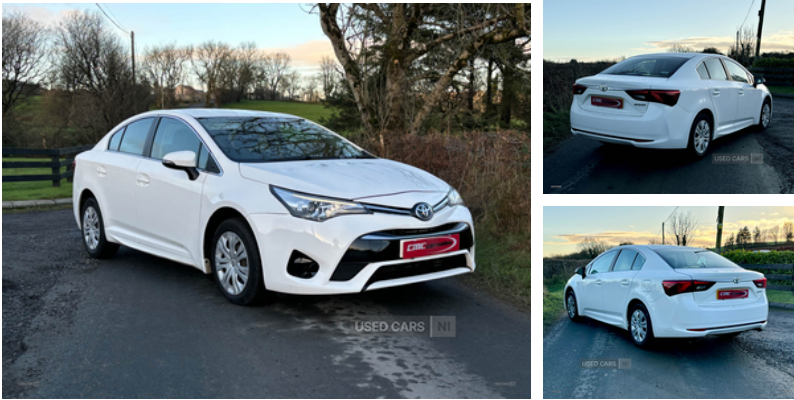

Toyota Avensis 1.6D Active 4dr | Jun 2018

****ONLY 53K WARRANTED MILES** LOW INS 8E, BLUETOOTH, LONG MOT**

£8,990

White 2018 Toyota Avensis 1.6D Active Diesel

5 Doors

53k warranted miles

Long MOT to October 2025

Low insurance-Group 8e

Road Tax £190 per year

HPI Clear

Key features:

- Bluetooth system
- Cruise control
- Steering Wheel Mounted Controls
- Front and rear cup holders

All our cars come with;

- Full professional valet
- Full service and MOT check over
- 3 months warranty on all cars

Based in Kildress, 6 miles from Cookstown

Miles:	53918
Fuel Type:	Diesel
Transmission:	Manual
Colour:	White
Engine Size:	1598
CO2 Emission:	108
Tax Band:	Petrol/Diesel (£190 p/a)
Body Style:	Saloon
Insurance group:	8E
Reg:	MT18VWN