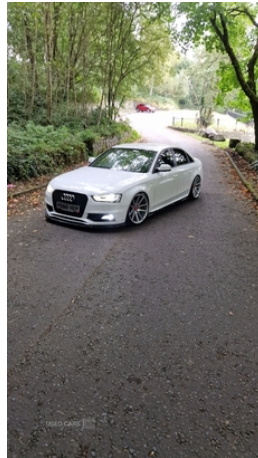

Coleraine, Coleraine, BT51 3SZ
07889733032

Audi A4 2.0 TDI 143 Black Edition 4dr | Sep 2012

SLINE BLACK EDITION

£5,500 inc.VAT O.N.O

Miles:	134000
Fuel Type:	Diesel
Transmission:	Manual
Colour:	White
Engine Size:	1968
CO2 Emission:	119
Tax Band:	C (£35 p/a)
Body Style:	Saloon
Reg:	FE62VEP

2012 Audi A4 b8.5 sline Black edition (143)
134k
M.O.T to May
Timing belt and water pump done at 105k
New Clutch and flywheel done 10k Miles ago
New master cylinder put in last Friday
Lowered on raceland coilovers 6 months ago (old suspension will come with car)
Will come on 20" TTrs
Flat bottom steering wheel (all black edition extras etc)
Few age related marks
Loads of service history
Will come fully valeted for new owner if price is met
Anything the car needed it got .
£5500 ono /pm for any other info