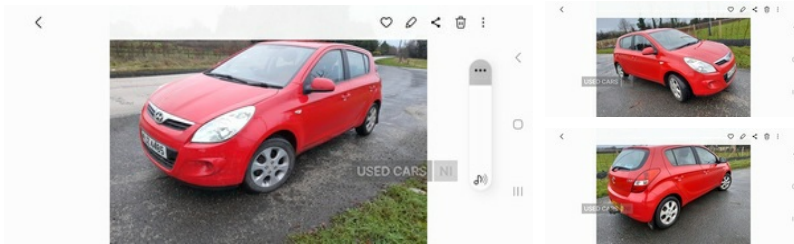

Hyundai i20 1.2 Comfort 5dr | May 2010

£995

1 years mot.starts and drives perfect. Towbar.alloys good tyres
bargain no offers or time wasters

Miles:	139000
Fuel Type:	Petrol
Transmission:	Manual
Colour:	Red
Engine Size:	1248
CO2 Emission:	124
Tax Band:	D (£160 p/a)
Body Style:	Hatchback
Reg:	Rjz4485

Technical Specs

DIMENSIONS	
Length:	3940mm
Width:	1710mm
Height:	1490mm
Seats:	5
Luggage Capacity (Seats Up):	295L
Gross Weight:	1515KG
Max. Loading Weight:	430KG
PERFORMANCE & ECONOMY	
Fuel Consum. (Urban Cold):	44.1MPG
Fuel Consum. (Extra Urban):	62.8MPG
Fuel Consum. (Combined):	54.3MPG
Fuel Tank Capacity:	45L
Number Of Gears:	5 SPEED
Top Speed:	103MPH
Acceleration 0-100 km/h:	12.9s
Engine Power BHP:	76.4BHP